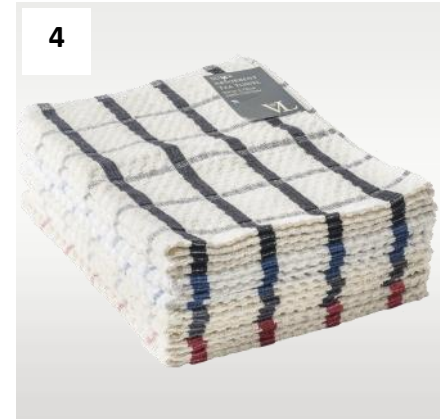

4
VL Super Absorbent Tea Towel
4 colours available
50x70cm   96 pcs per box