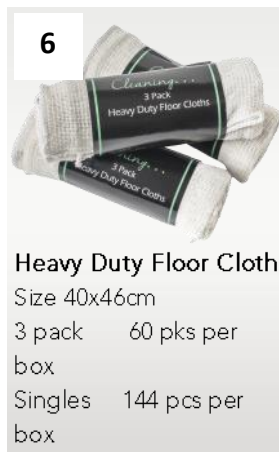

5
10pk Extra Soft Dish Cloth | 26x26cm
100 pks per box

7
3pk Jumbo Cleaning Cloths | 30x60cm
50 pks per box

6
Heavy Duty Floor Cloth
Size 40x46cm
3 pack 60 pks per box
Singles 144 pcs per box