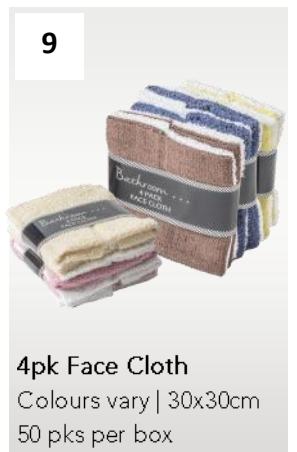

7
3pk Jumbo Cleaning Cloths | 30x60cm
 50 pks per box

8
10pk Yellow Dusters
 28x31cm
 100 pks per box

9
4pk Face Cloth
 Colours vary | 30x30cm
 50 pks per box

Laminated Dust Sheet

12x9ft (3.6x2.7m) 20 pcs per bale