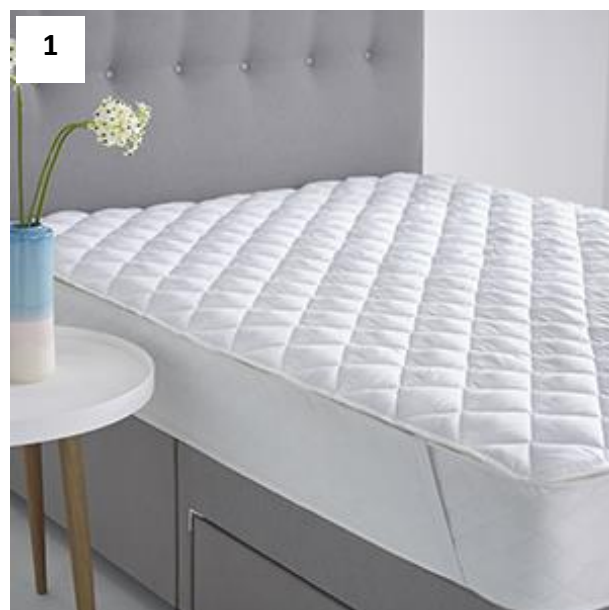

Corovin duvet protectors

Water resistant non-woven duvet cover

- Single 135x195cm
- Double 195x195cm
- King 215x225cm
- Super King 215x255cm
- Pillow 48x74cm