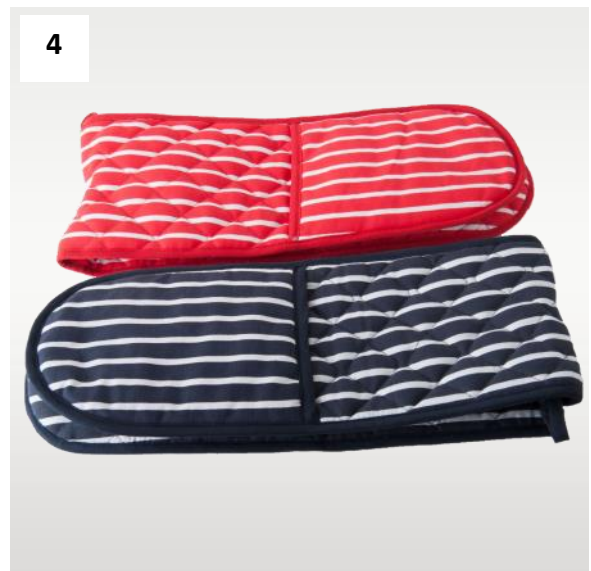

4
VL Butcher Stripe Double Oven Glove
2 colour combinations available
18x92cm 50 pcs per box